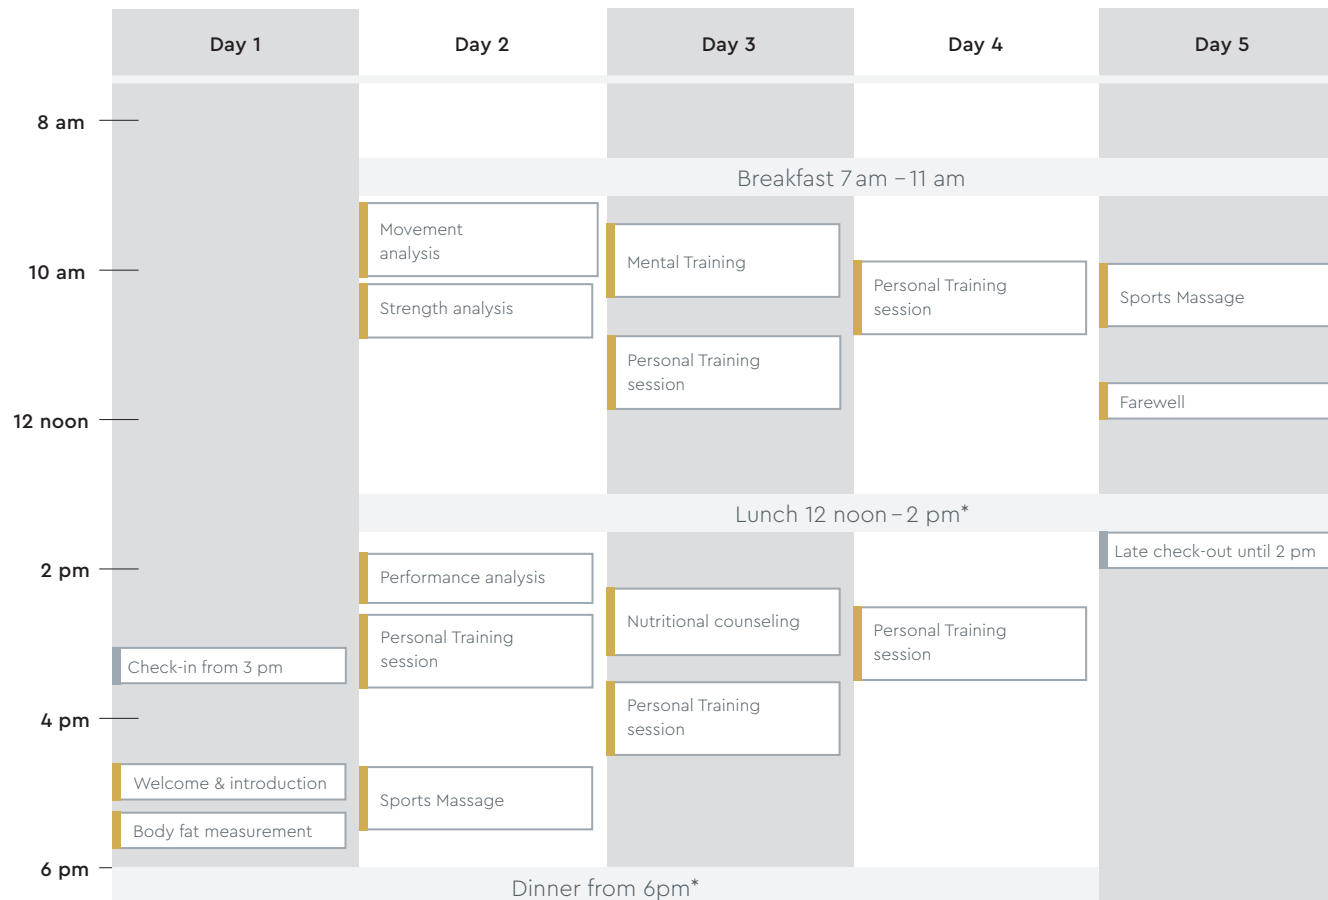

EXAMPLE PROGRAMME

LEVEL UP

Your NEWYOU stay with us could soon look like this.
This is an example programme, timings of individual units are subject to change.

*individual/not included in the price