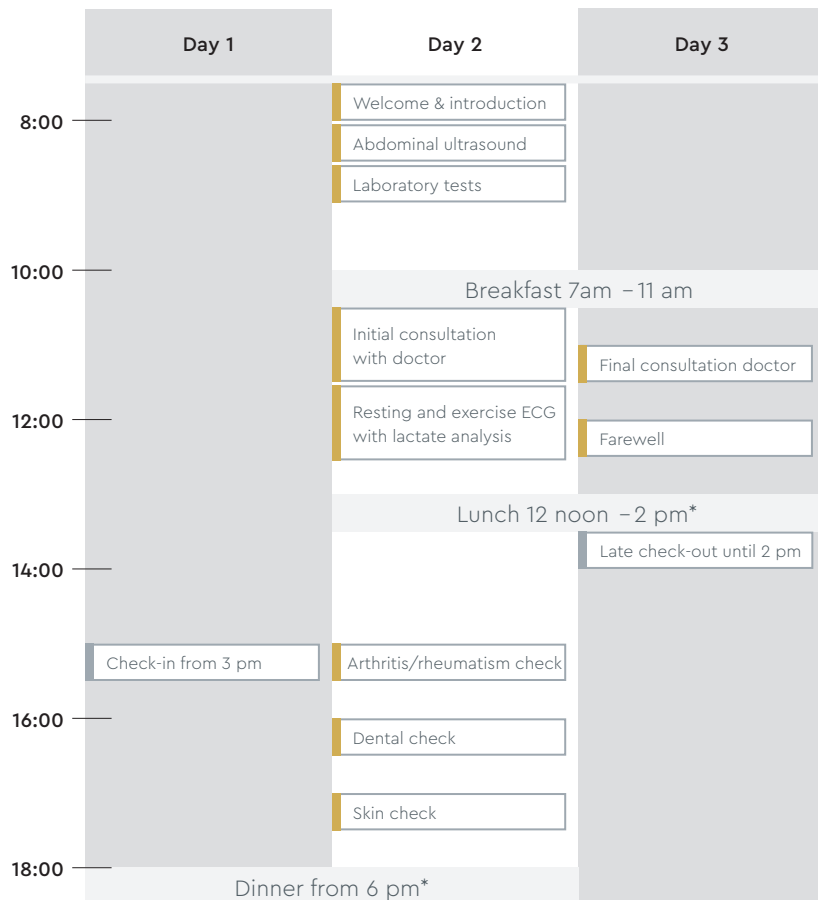

EXAMPLE PROGRAMME

HEALTH CHECK-UP – CLASSIC

Your NEWYOU stay with us could soon look like this.
This is an example programme, timings of individual units are subject to change.

*individual/not included in the price