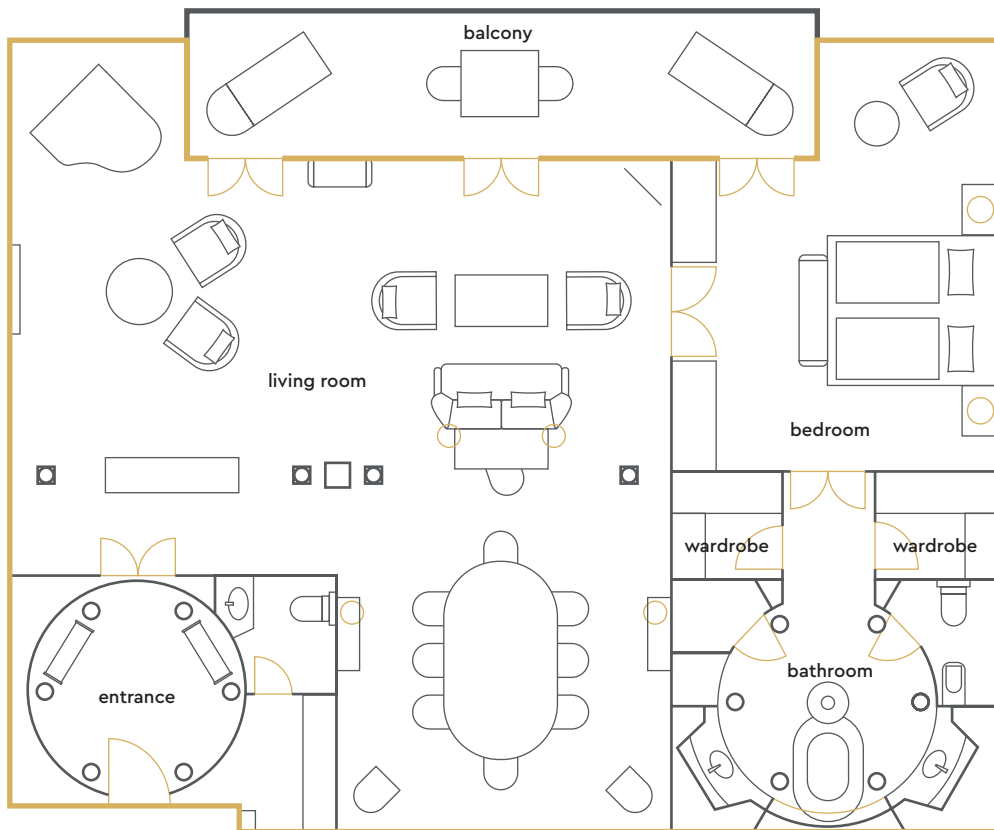

# Royal Suite – Grand Hotel Quellenhof

MAX. 2 ADULTS | 200 M<sup>2</sup>

4<sup>TH</sup> FLOOR

## AMENITIES

-   
 super king bed  
240 x 210 cm
-   
 spacious balcony
-   
 separate living room with piano
-   
 whirlpool bath
-   
 separate shower
-   
 optional connecting door
-   
 butler service
-   
 Nespresso machine & tea maker
-   
 free wifi
-   
 non smoking room

This room is a sample room. The size and features remain the same within the room category. However, the furniture and its placement may vary slightly depending on the room.