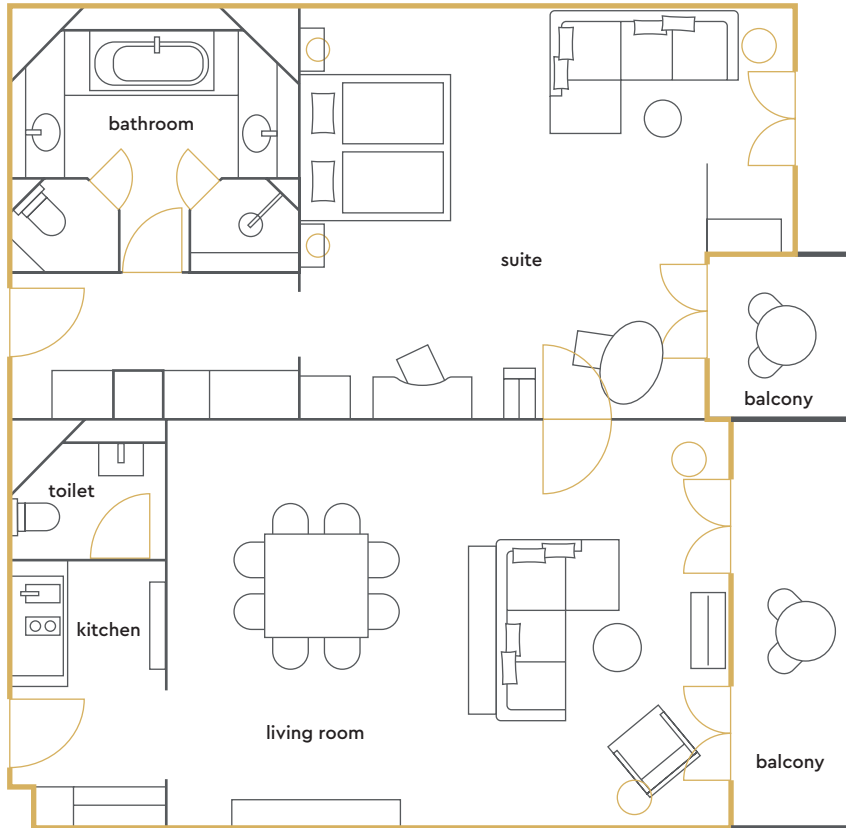

# Grand Suite – Grand Hotel Quellenhof

MAX. 3 ADULTS | 100 M<sup>2</sup>

2<sup>ND</sup> TO 4<sup>TH</sup> FLOOR

## AMENITIES

-   
king or twin bed
-   
2 balconies
-   
separate living room
-   
bathtub
-   
separate shower
-   
optional connecting door
-   
kitchen
-   
Nespresso machine & tea maker
-   
free wifi
-   
non smoking room

This room is a sample room. The size and features remain the same within the room category. However, the furniture and its placement may vary slightly depending on the room.