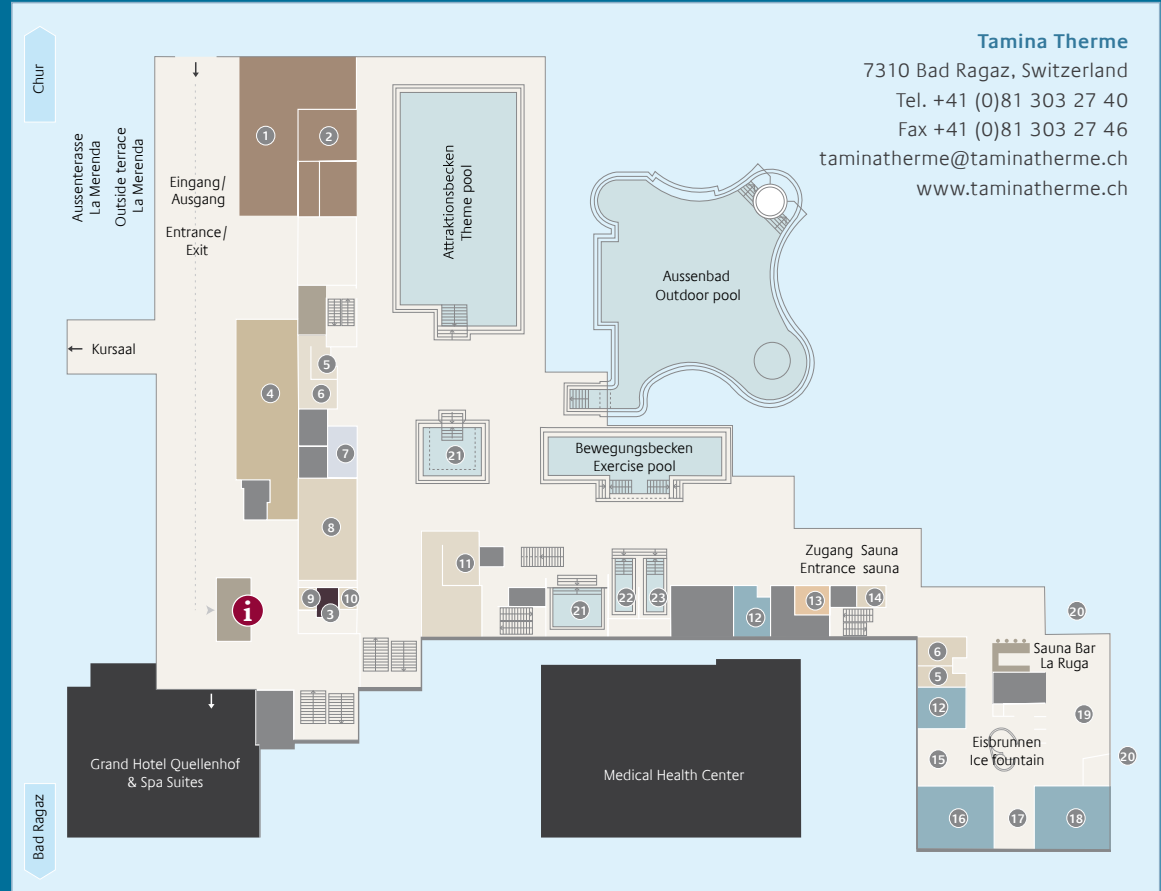

Map

- i** Reception
- ① La Merenda dry area
- ② La Merenda restaurant wet area
- ③ Lift
- ④ La Butia shop
- ⑤ Men's toilets (dry area)
- ⑥ Ladies' toilets (dry area)
- ⑦ First aid
- ⑧ Ladies' showers / toilets
- ⑨ Disabled showers
- ⑩ Disabled toilets
- ⑪ Men's showers / toilets
- ⑫ Steam bath
- ⑬ Solarium
- ⑭ Mixed showers
- ⑮ Loungers (warm)
- ⑯ Biosauna
- ⑰ Footbath
- ⑱ Finnish sauna
- ⑲ Quiet room
- ⑳ Outside area
- ㉑ Whirlpool
- ㉒ Warm-water pool
- ㉓ Cold-water pool

Additional resting areas and treatment rooms on the upper floor.